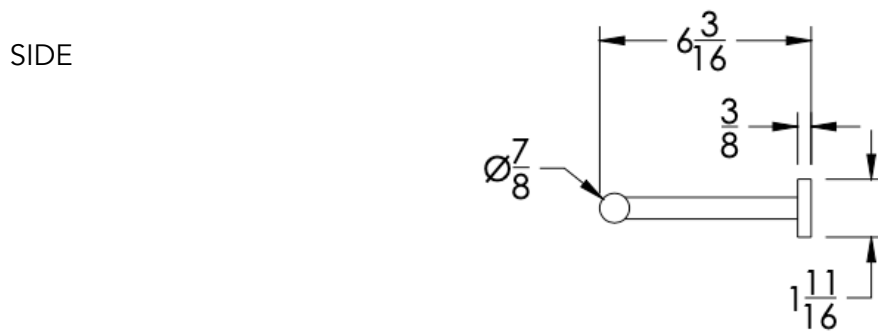

Dimension in inches

NOTE: Dimensions subject to change without notice.