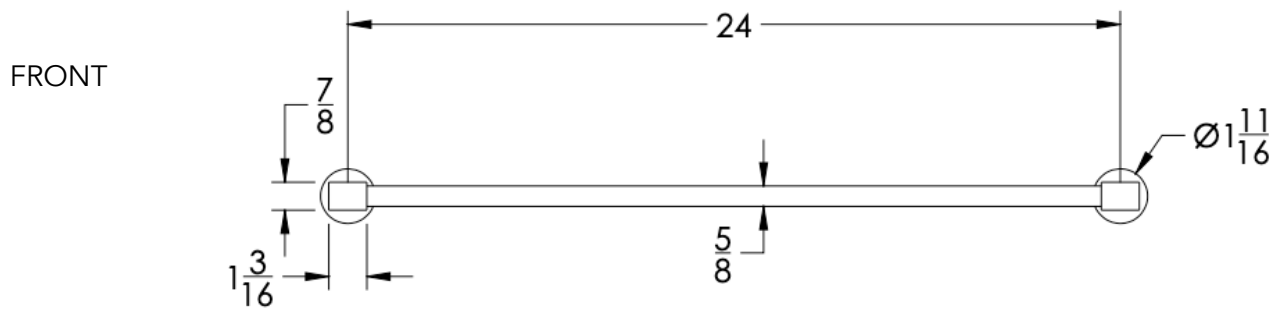

COLLECTION ENDEAVOR

TOWEL BAR

Model	Product	Finishes Available
ENV-TWB24-D	Towel Bar	Multiple finishes available. Over 23 finishes to choose from.

FINISHES

Polished (-P)	Antique Copper (-ACOP)	Polished Gold (-PGLD)
Brushed (-B)	Polished Brass (-PBRS)	Brushed Copper (-BCOP)
Brushed Gold (-BGLD)	Matte White (-WHT)	Brushed Rose Gold (-BRGD)
Matte Black (-BLK)	Brushed Modern Bronze (-BMBRZ)	Brushed Black (-BRBLK)
Oil Rubbed Bronze (-ORB)	Glossy White (-GWHT)	Polished Black (-PBLK)
Brushed Brass (-BBRS)	Polished Rose Gold (-PRGD)	Antique Nickel (-ANKL)
Brushed Bronze (-BBRZ)	Unlacquered Brass (-UBRS)	Black Nickel (-NKBL)
Antique Brass (-ABRS)	Polished Nickel (-PNKL)	

Dimension in inches

NOTE: Dimensions subject to change without notice.